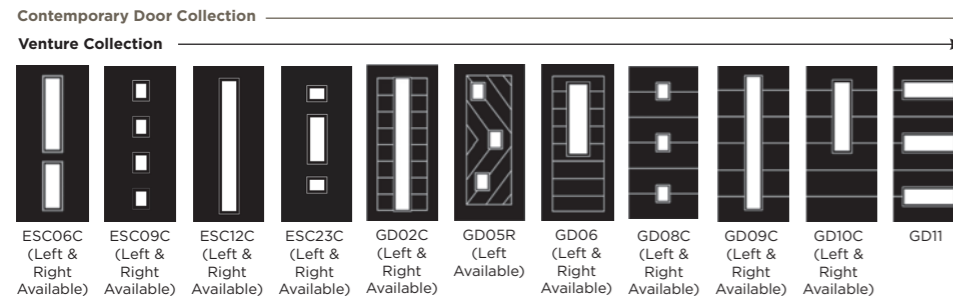

Trieste

Eclipse

Palma

Matrix

Nevis

Full Door Range

a door for every home

Distinction Doors reserve the right to alter and remove door styles and specifications without prior notice.