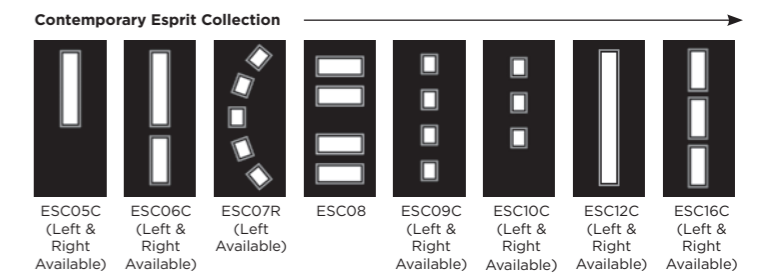

Trieste

Eclipse

Palma

Matrix

Nevis

Full Door Range

a door for every home

Distinction Doors reserve the right to alter and remove door styles and specifications without prior notice.