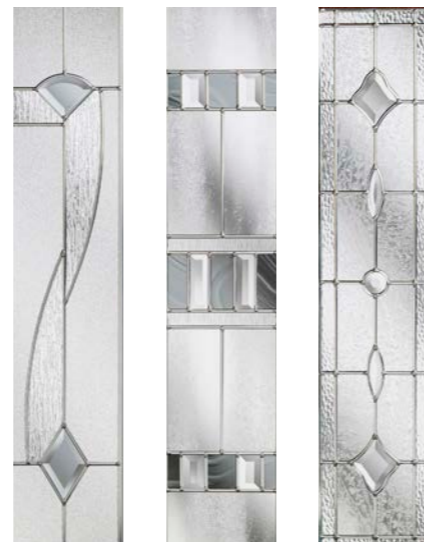

Monza Savana Valentia