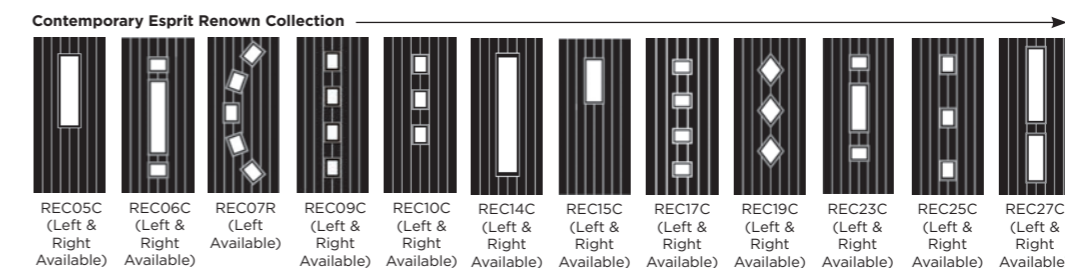

Trieste

Eclipse

Palma

Matrix

Nevis

Full Door Range

a door for every home

Distinction Doors reserve the right to alter and remove door styles and specifications without prior notice.