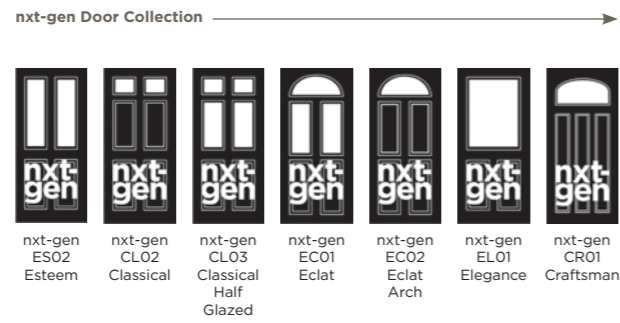

Trieste

Eclipse

Palma

Matrix

Nevis

Full Door Range

a door for every home

Distinction Doors reserve the right to alter and remove door styles and specifications without prior notice.

*nxt-gen Craftsman available in White, Distinction Anthracite Grey and Bespoke only

**Cassette available in one steel effect colour offering on the internal and external face. The cassette is not available in any other colours.