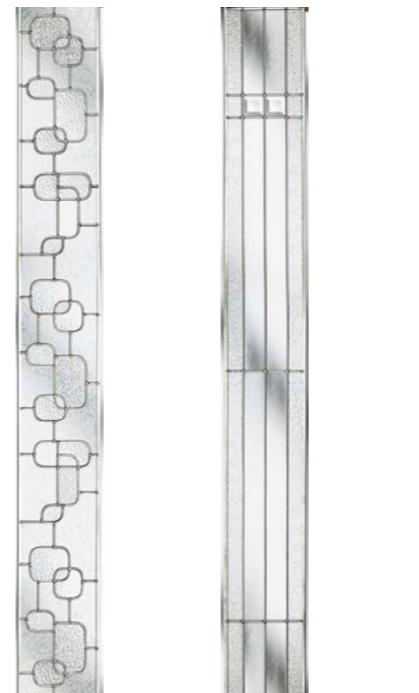

C12 with Radiant glass
Left and right available

Canvas Radiant