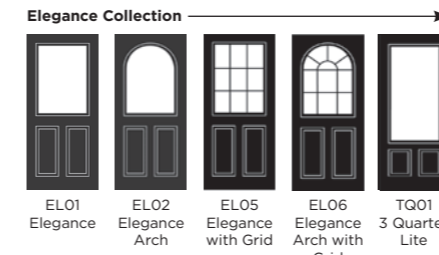

Trieste

Eclipse

Palma

Matrix

Nevis

Full Door Range

a door for every home

Distinction Doors reserve the right to alter and remove door styles and specifications without prior notice.