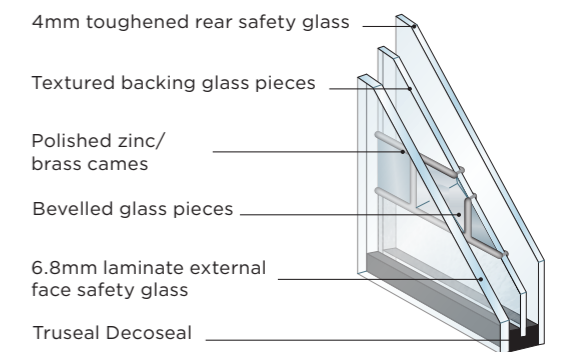

Decorative Glass

Features and benefits:

- Decorative triple glazing
- The decorative centre pane is sealed within the unit therefore, it is protected from dust and weathering
- Easy to clean
- 6.8mm glass laminated as standard
- 50mm units available for 70mm doors
- Glass patterns may vary
- Slight bubbles, lines and surface imperfections are all characteristics of glass. They are not to be considered as defects as they add character to decorative glass.