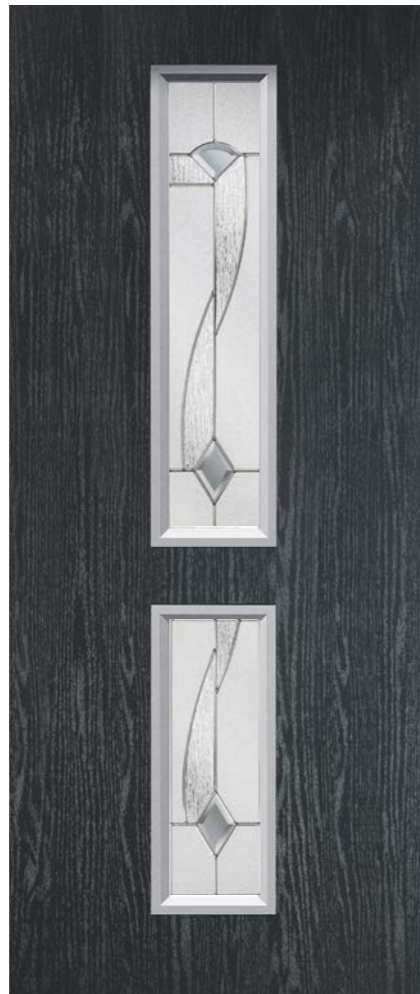

Venture Collection

Meet the new Venture Collection. The smooth, steel effect contemporary cassettes bring modern and continental flair.

Main image: Distinction Steel Blue with Radiant Glass.

C06 with Monza glass
Left, centre and right available