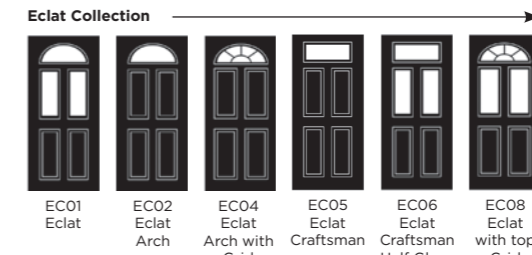

Trieste

Eclipse

Palma

Matrix

Nevis

Full Door Range

a door for every home

Distinction Doors reserve the right to alter and remove door styles and specifications without prior notice.