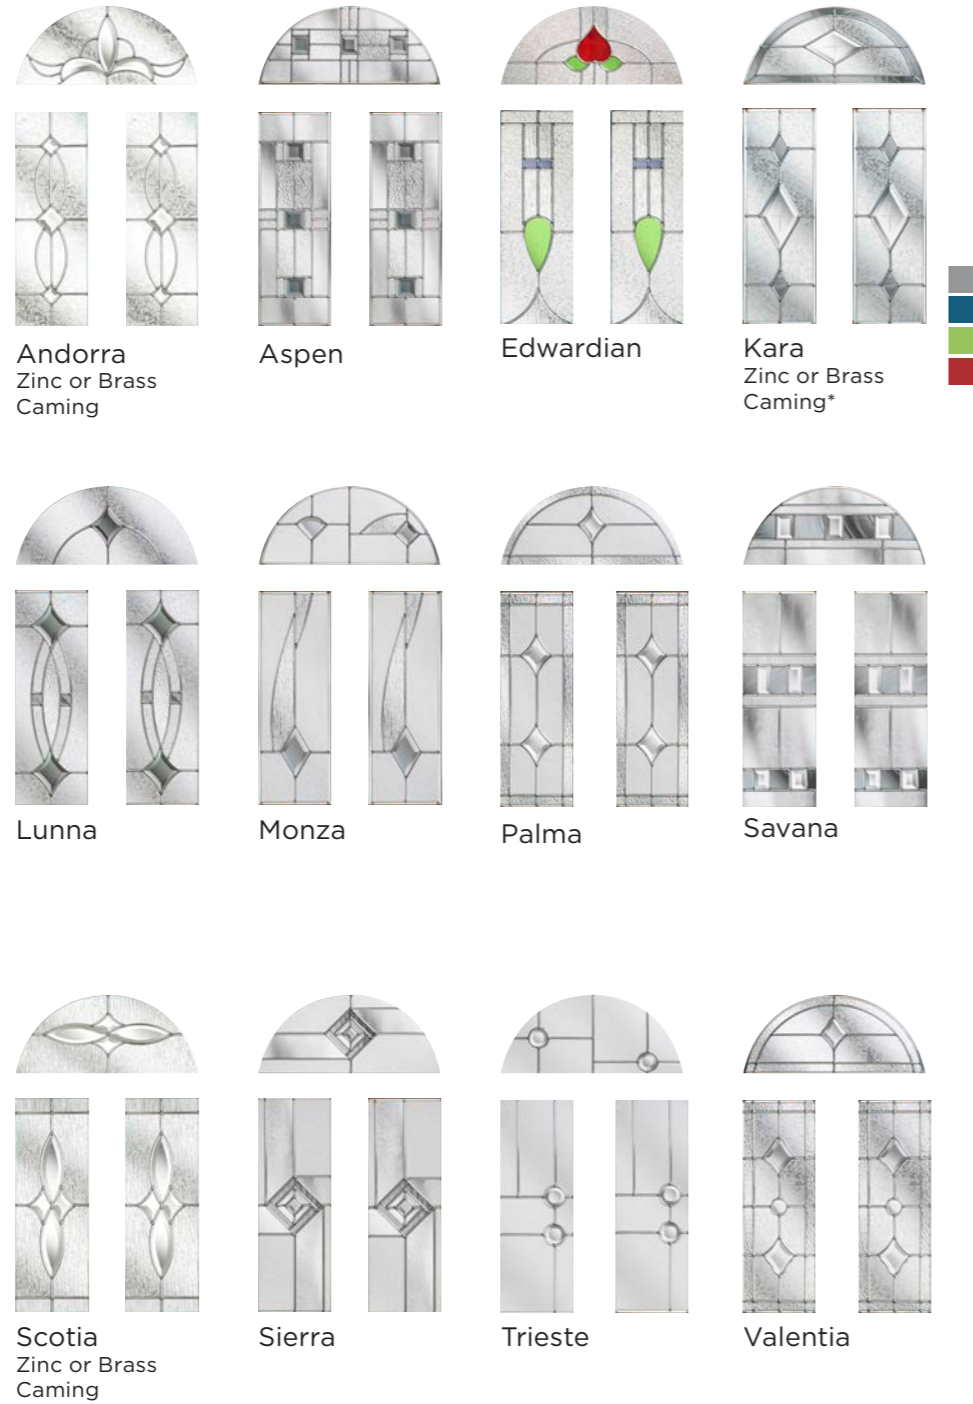

Alternative designs from the Signature Collection:

Esteem Arch Esteem Brow

most popular style

nxt-gen Eclat

Main image: Porcelain Blue with Palma glass.

New colour

perfect colour match rain deflectors

nxt-gen Eclat Arch

Main image: Honey Beige with Andorra Zinc glass.

Andorra
Zinc or Brass Caming

Aspen

Edwardian

Kara
Zinc or Brass Caming*

Lunna

Monza

Palma