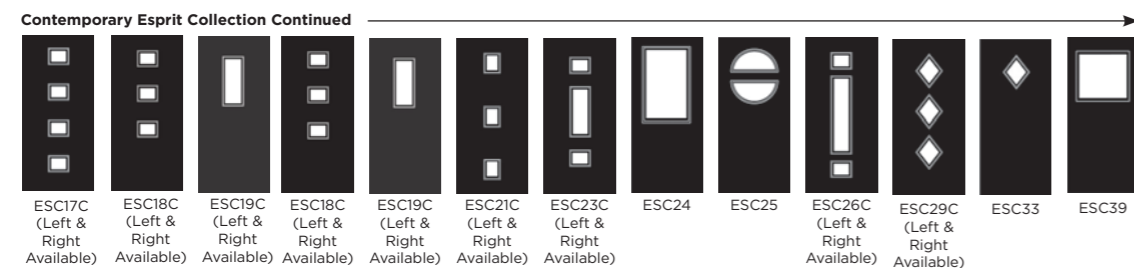

Trieste

Eclipse

Palma

Matrix

Nevis

Full Door Range

a door for every home

Distinction Doors reserve the right to alter and remove door styles and specifications without prior notice.