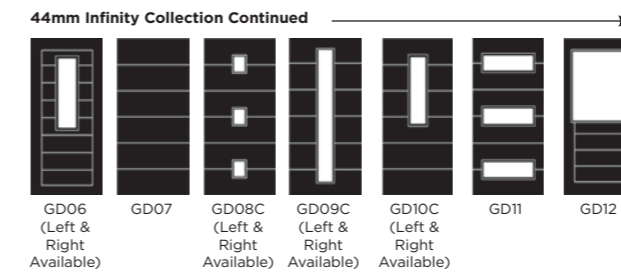

Trieste

Eclipse

Palma

Matrix

Nevis

Full Door Range

a door for every home

Distinction Doors reserve the right to alter and remove door styles and specifications without prior notice.