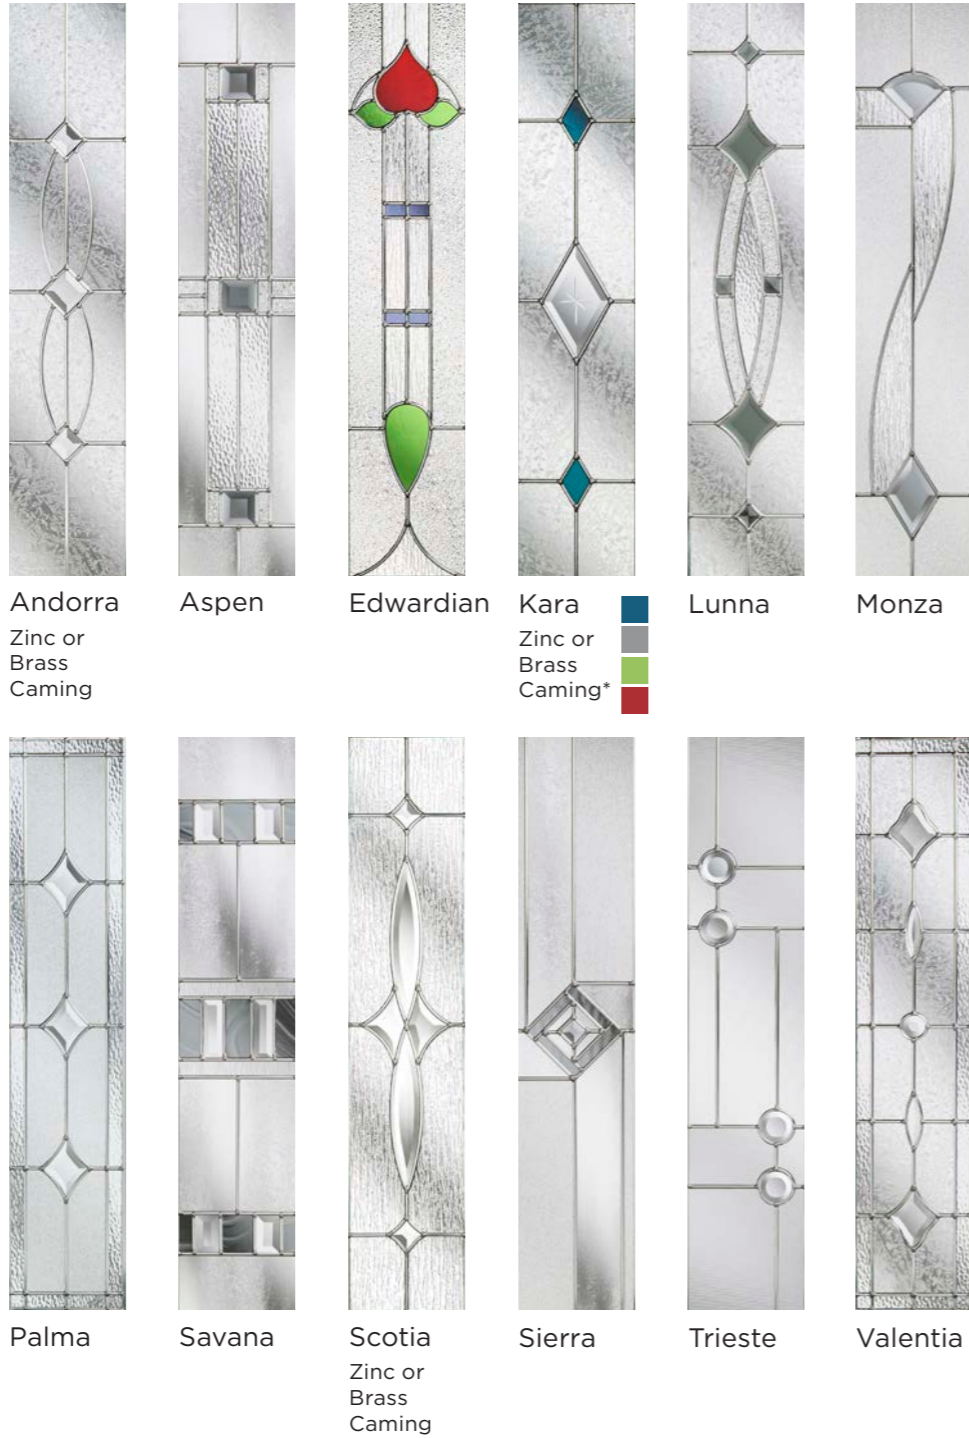

nxt-gen Esteem

Main image: Distinction Premium Anthracite Grey with Kara Brass glass.