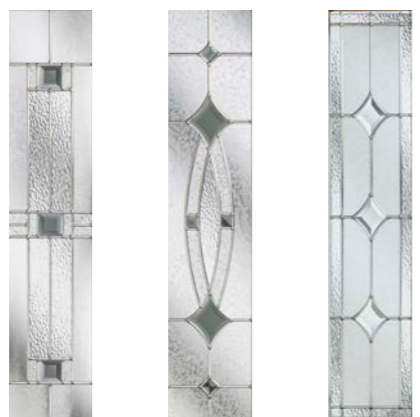

Smooth, steel effect cassette

Aspen Lunna Palma