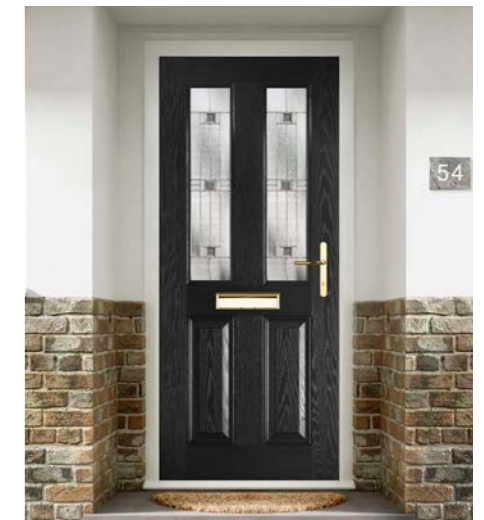

4 Panel 6 Panel Cottage Esteem Classical

Classical Half Glazed Eclat Eclat Arch Elegance Arch Elegance

Craftsman RE04 Cottage style available RE05 REC05 REC07R Left also available

REC09C Left and right style also available REC14C Left and right style also available REC15C REC25C Left and right also available