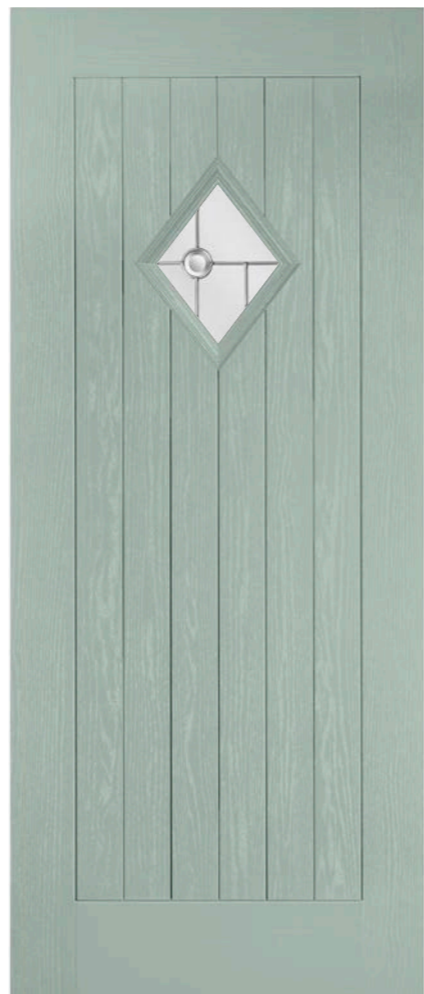

Rustic Renown Diamond
Trieste glass

traditional
cottage
charm