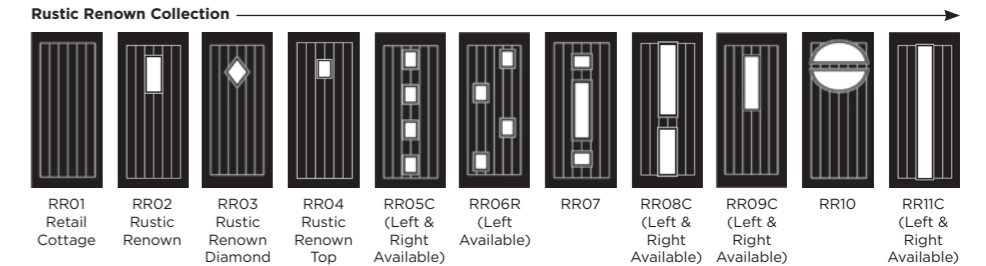

Trieste

Eclipse

Palma

Matrix

Nevis

Full Door Range

a door for every home

Distinction Doors reserve the right to alter and remove door styles and specifications without prior notice.