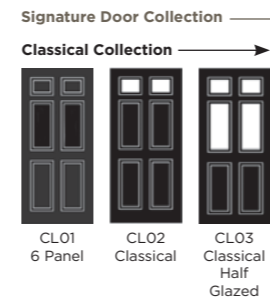

Trieste

Eclipse

Palma

Matrix

Nevis

Full Door Range

a door for every home

Distinction Doors reserve the right to alter and remove door styles and specifications without prior notice.