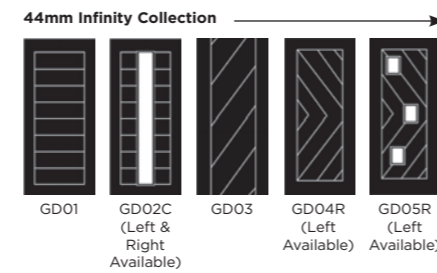

Trieste

Eclipse

Palma

Matrix

Nevis

Full Door Range

a door for every home

Distinction Doors reserve the right to alter and remove door styles and specifications without prior notice.